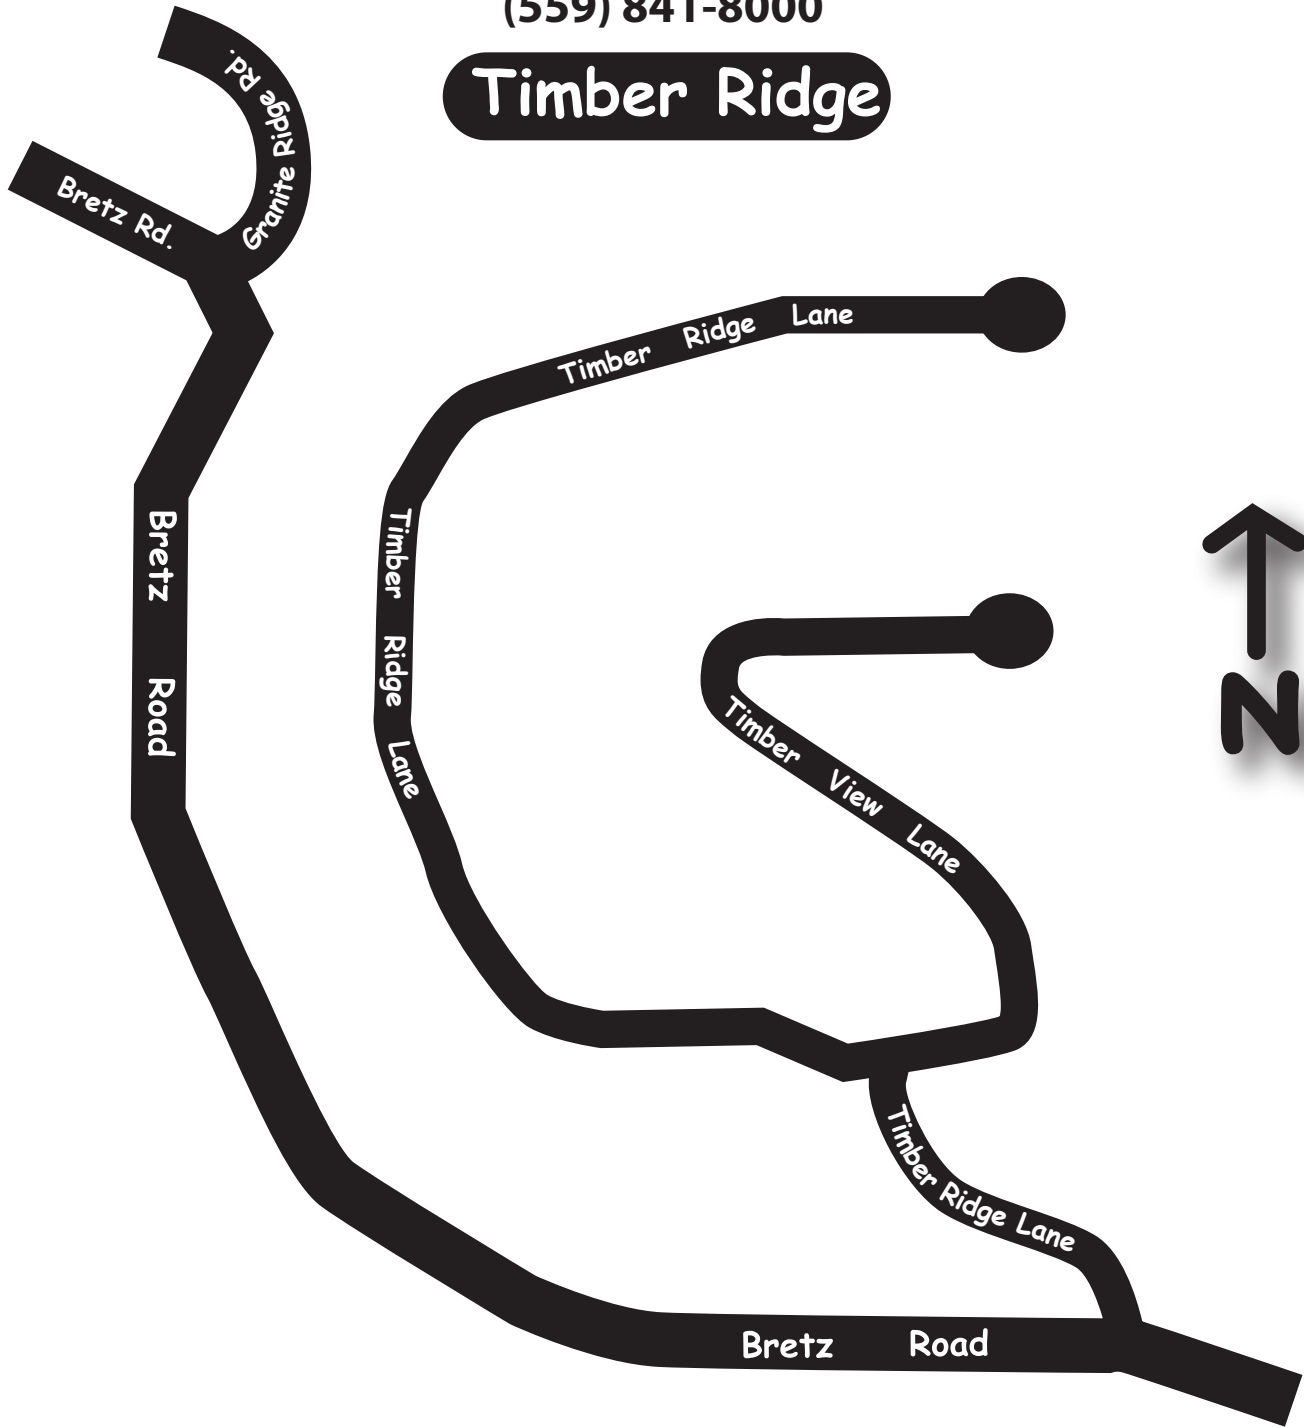

**COLDWELL
BANKER** 

SHAVER LAKE
REAL ESTATE, INC.

(559) 841-8000

Timber Ridge

ShaverLake.com
come play.

COLDWELL BANKER Shaver Lake Real Estate Inc.
(559) 841-8000